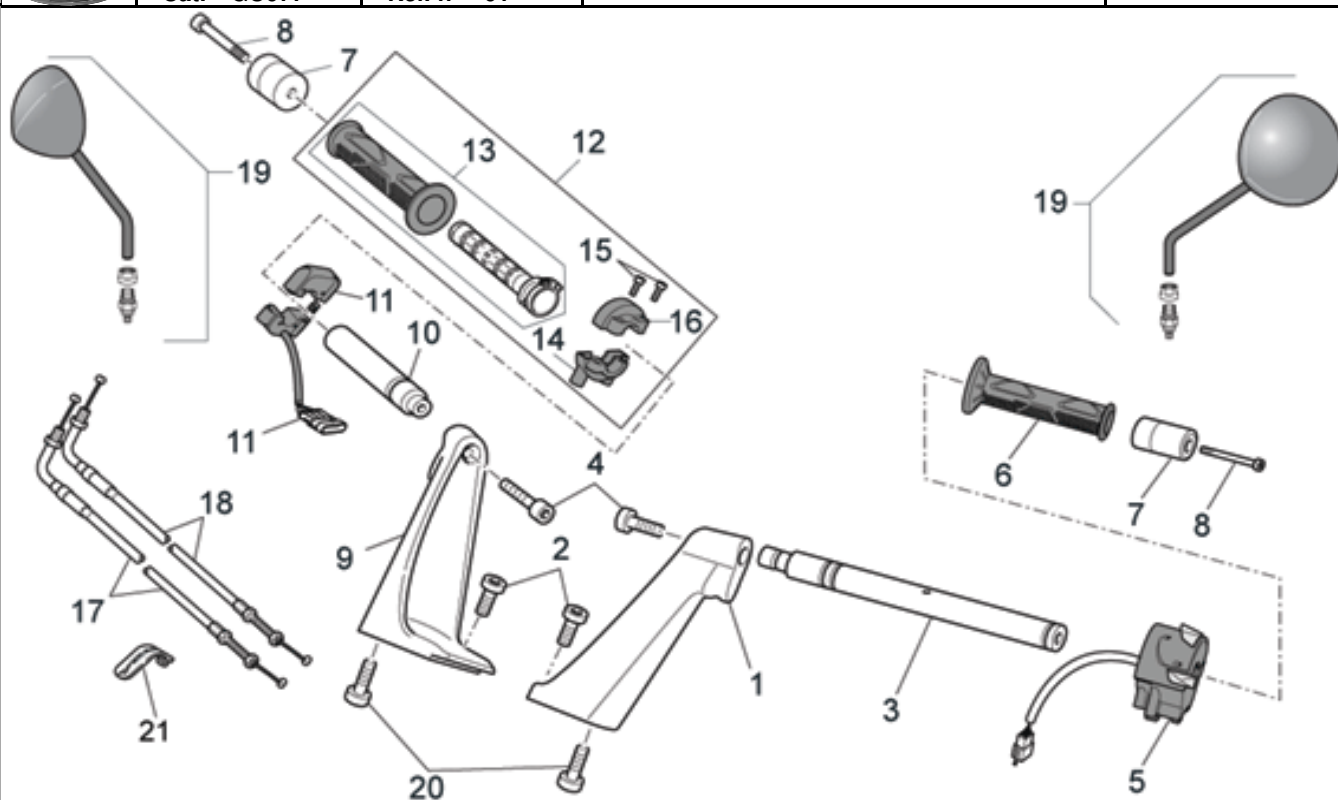

Breva V 1100 IE 2005-2006

Cat. GU077

Rel. n° 01

Handlebar - Controls

Tab. n° **20**

Ref.	Description	Year	I.M.	Country	Version	Code	Qty
1	Left half handlebar	-	-	-	-	05600730	1
2	Hex socket screw M8x25	-	-	-	-	98692425	4
3	LH handlebar tube	-	-	-	-	05600930	1
4	Hex socket screw M8x30	-	-	-	-	98692430	2
5	LH lights selector	-	-	-	-	05738030	1
6	LH hand grip	-	-	-	-	AP8118579	1
7	Anti.v weight, black	-	-	-	-	AP8104572	2
8	Hex socket screw M6x60	-	-	-	-	98680360	2
9	Right half handlebar	-	-	-	-	05600630	1
10	RH handlebar tube	-	-	-	-	05600230	1
11	Engine stop-start device	-	-	-	-	AP8118637	1
12	Throttle cpl.	-	-	-	-	05603331	1
13	RH hand grip	-	-	-	-	01603480	1
14	Front gas lever U-bolt	-	-	-	-	AP8118502	1
15	Cap screw	-	-	-	-	AP8118492	2
16	Rear gas lever U-bolt	-	-	-	-	AP8118503	1
17	Gas fastener	-	-	-	-	05117530	1
18	Gas fastener	-	-	-	-	05117830	1
19	Rearview mirror	-	-	-	-	AP8104566	2
20	Hex socket screw M8x25	-	-	-	-	98692425	2
21	Hose clamp L36 mm	-	-	-	-	03609600	4
	Hose clamp L46 mm	-	-	-	-	01609630	2