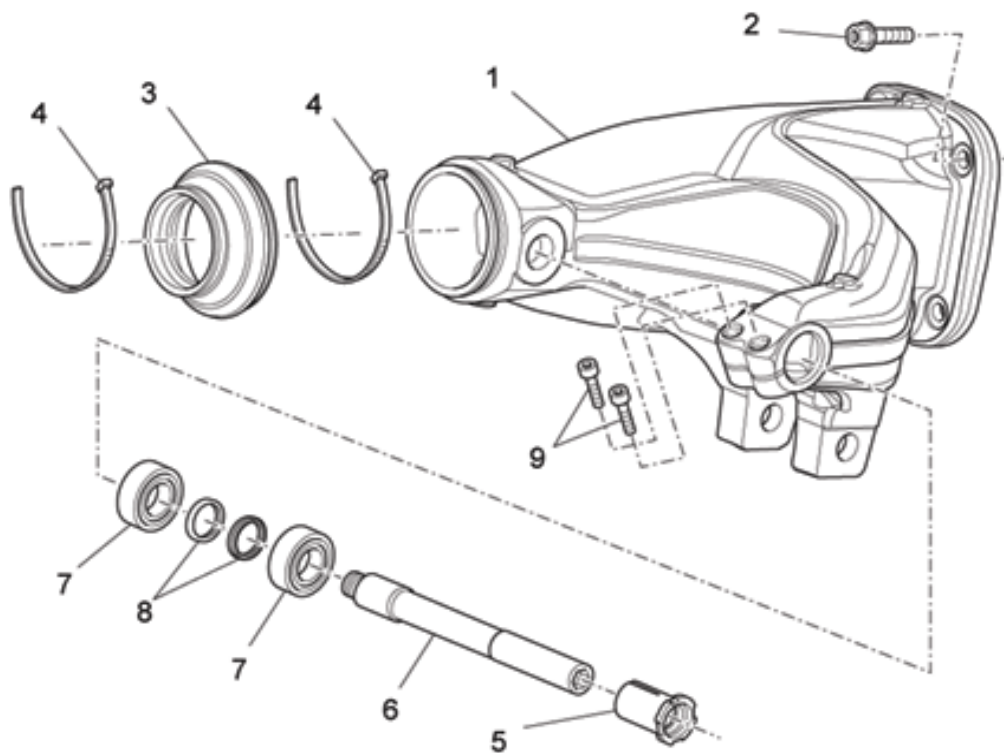

Breva V 1100 IE 2005-2006

Cat. GU077

Rel. n° 01

Swing arm

Tab. n° 08

Ref.	Description	Year	I.M.	Country	Version	Code	Qty
1	Swingarm	-	-	-	-	05540230	1
2	Screw w/ flange M10x35	-	-	-	-	AP8152318	4
3	Rubber bellows	-	-	-	-	05548030	1
4	Hose clamp	-	-	-	-	93304390	2
5	Bush	-	-	-	-	05547130	1
6	Pin	-	-	-	-	05547030	1
7	Roller bearing 25x47x17	-	-	-	-	92249224	2
8	Gasket ring	-	-	-	-	05547930	2
9	Screw TCEI M6x25	-	-	-	-	98682325	2