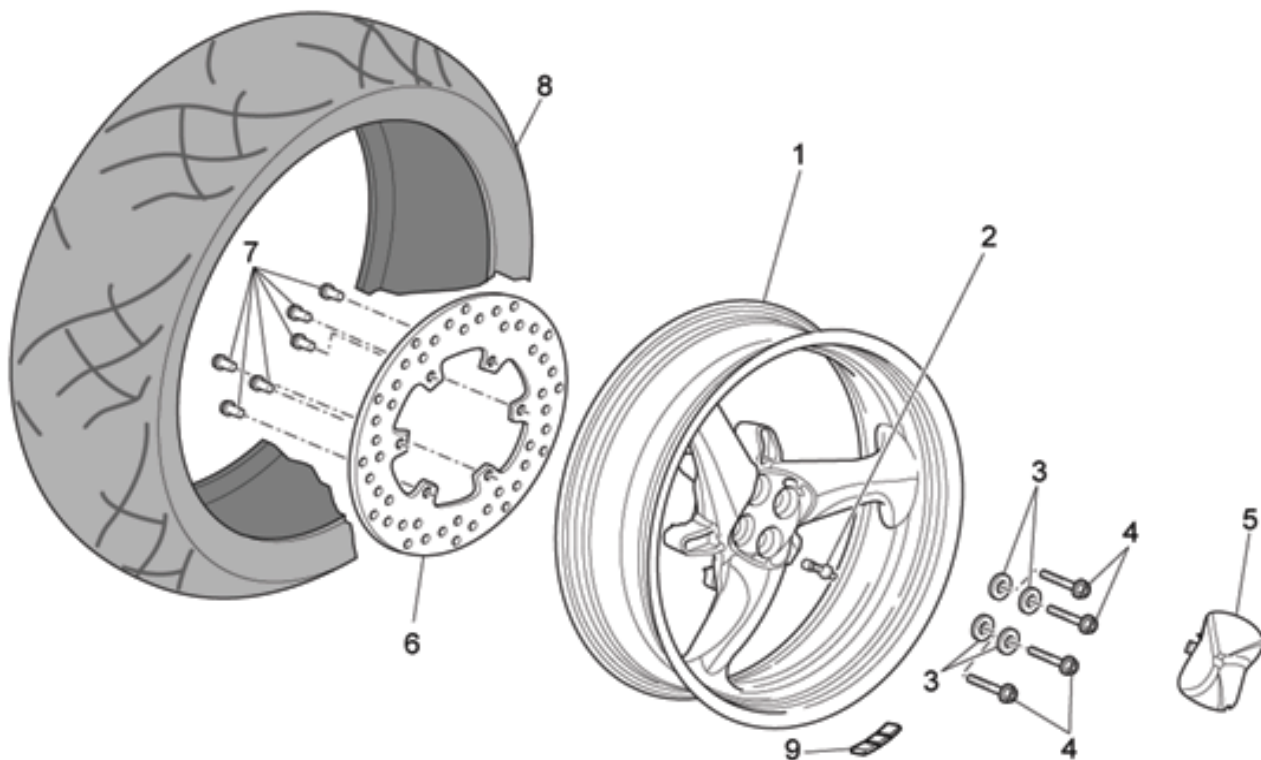

Breva V 1100 IE 2005-2006

Cat. GU077

Rel. n° 01

Rear wheel

Tab. n° 31

Ref.	Description	Year	I.M.	Country	Version	Code	Qty
1	Rear wheel, black 5,5x17"	-	-	-	-	05630530	1
2	Tubeless tyre valve	-	-	-	-	03617710	1
3	Conical bush	-	-	-	-	05632730	4
4	Screw w/ flange M12x65	-	-	-	-	97202665	4
5	Cover	-	-	-	-	05634430	1
6	Rear brake disc	-	-	-	-	05635730	1
7	Screw	-	-	-	-	30611460	6
8	Rear tyre 180/55-17"	-	-	-	-	0000000	1
9	Counterweight	-	-	-	-	14616150	2