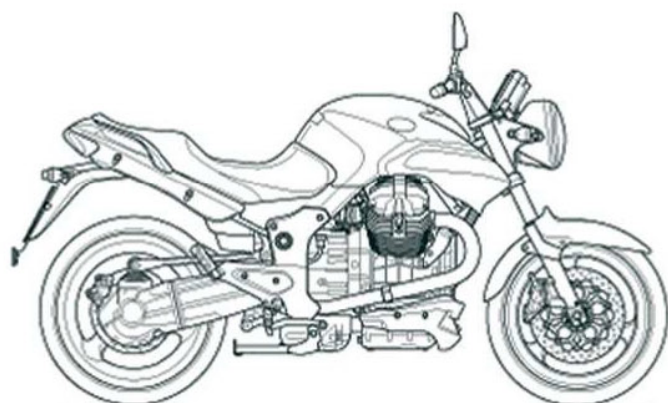

Table	Description
01	FRAME
02	STANDS
03	FOOT RESTS I
04	FOOT RESTS II
05	GEAR LEVER
06	STEERING
07	FRONT FORK
08	SWING ARM
09	TRANSMISSION COMPLETE
10	TRANS.CPL.-CAGE
11	TRANS.CPL.-BEVEL GEAR
12	CONNECTING ROD - REAR SHOCK ABS.
13	FUEL TANK
14	FRONT BODY - DUCT
15	FRONT MUD.-PILLAR
16	SADDLE-CENTRAL BOD
17	REAR BODY - MUDGUARD
18	REAR BODY - REAR FAIRING
19	DASHBOARD
20	HANDLEBAR - CONTROLS
21	FRONT BRAKE PUMP
22	CLUTCH CONTROL COMPLETE
23	OIL COOLER
24	BLOW-BY SYSTEM
25	FUEL SUPPLY
26	AIR BOX
27	EXHAUST UNIT
28	INTERNAL FUEL PUMP
29	FRONT WHEEL
30	FRONT BRAKE CALIPER
31	REAR WHEEL
32	REAR BRAKE PUMP
33	REAR BRAKE CALIPER
34	HEADLIGHT/HORN
35	TAILLIGHT
36	ELECTRICAL SYSTEM I
37	ELECTRICAL SYSTEM II
38	LOCK HARDWARE KIT
39	PLATE SET-DECAL-OP.HANDBOOKS
40	CRANK-CASE
41	CYLINDER HEAD AND VALVES
42	CRANKSHAFT CPL.
43	TIMING SYSTEM
44	OIL PUMP
45	OIL FILTERS
46	CLUTCH
47	TRANSMISSION CAGE
48	GEAR BOX SELECTOR
49	PRIMARY GEAR SHAFT
50	DRIVEN SHAFT
51	CLUTCH SHAFT
52	CURRENT GENERATOR
53	STARTER MOTOR
54	THROTTLE BODY
55	FUEL VAPOUR RECOVER SYSTEM
56	SPECIFIC TOOLS I
57	SPECIFIC TOOLS II