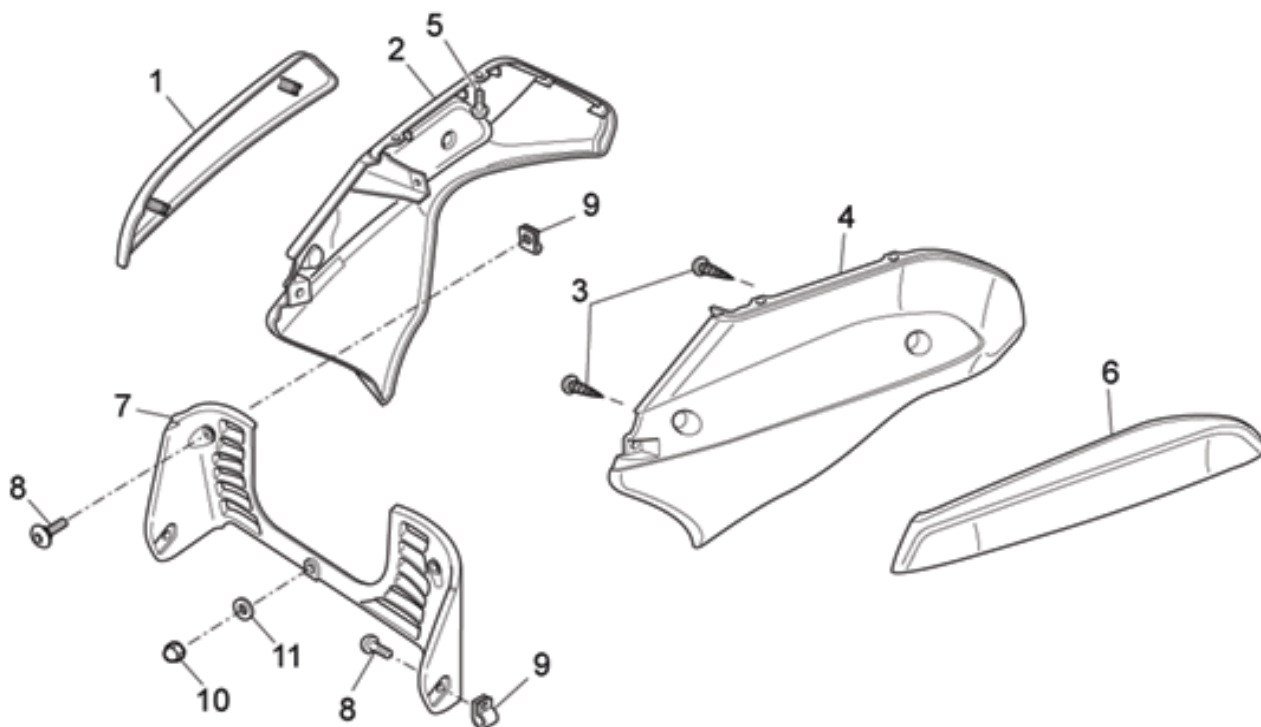

Breva V 1100 IE 2005-2006

Cat. GU077

Rel. n° 01

Front body - Duct

Tab. n° **14**

Ref.	Description	Year	I.M.	Country	Version	Code	Qty
1	RH protection	-	-	-	-	05576631	1
2	RH lateral fairing, blank	-	-	-	gr	05576230	1
	RH lat.fairing technogrey	5-6	-	-	-	05576231	1
3	Self-tap screw 3,9x14	-	-	-	-	AP8150413	4
4	LH lateral fairing, blank	-	-	-	gr	05576330	1
	LH lat.fairing technogrey	5-6	-	-	-	05576331	1
5	Screw w/ flange M5x9	-	-	-	-	AP8152339	1
6	LH protection	-	-	-	-	05576731	1
7	Water cooler grille	-	-	-	-	05476430	1
8	Screw w/ flange M5x12	-	-	-	-	AP8152302	4
9	Clip M5	-	-	-	-	AP8102375	6
10	Cap nut	-	-	-	-	92787205	1
11	Washer 6,4X13X1,5	-	-	-	-	95005304	1