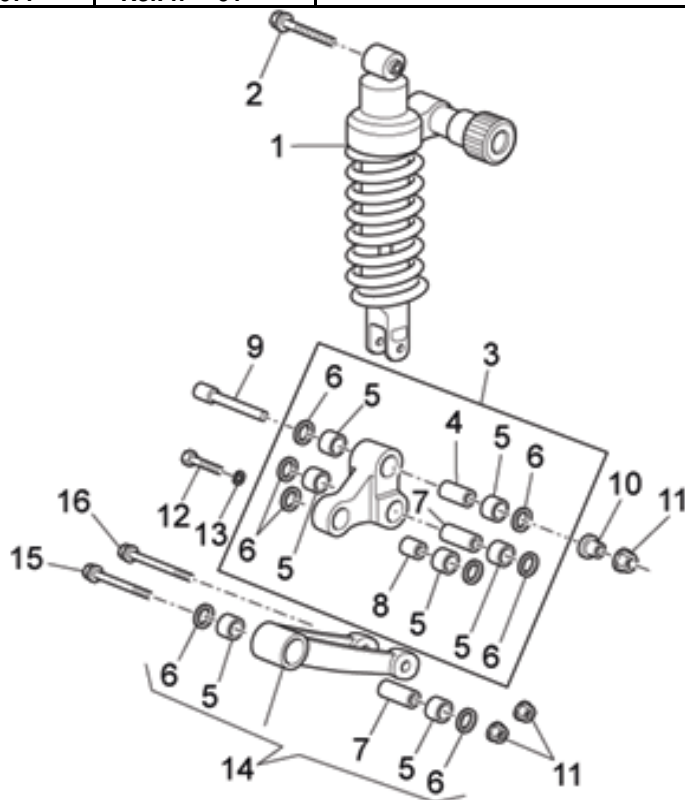

Ref.	Description	Year	I.M.	Country	Version	Code	Qty
1	Pin	-	-	-	-	AP8121567	4
2	Stop ring	-	-	-	-	AP8152409	4
3	Screw w/ flange M6x12*	-	-	-	-	AP8152277	8
4	Support rubber part	-	-	-	-	32443210	2
5	Footrest return spring	-	-	-	-	AP8121224	2
6	RH Foot rests	-	-	-	-	32440210	1
7	Plate	-	-	-	-	32441210	4
8	LH Foot rests	-	-	-	-	32441310	1
9	Footrest plate	-	-	-	-	AP8134451	4
10	Support rubber part	-	-	-	-	32443211	2
11	Rear footrest, RH	-	-	-	-	32442310	1
12	Coil compress. spring *	-	-	-	-	AP8121133	2
13	Ball D6,35	-	-	-	-	AP8101861	2
14	Rear footrest, LH	-	-	-	-	32442710	1

Breva V 1100 IE 2005-2006

Cat. GU077

Rel. n° 01

Trans.cpl.-Bevel gear

Tab. n° 11

Ref.	Description	Year	I.M.	Country	Version	Code	Qty
1	Bevel gear kit 12/44	-	-	-	-	05354230	1
2	Ring nut	-	-	-	-	05352430	1
3	Gasket ring 45x58x7	-	-	-	-	90404558	1
4	Ball bearing 85x120x18	-	-	-	-	92208518	1
5	Ball bearing 30x62x16	-	-	-	-	92204230	1
6	Bush	-	-	-	-	AP8121098	2
7	Gasket ring	-	-	-	-	AP8120485	2
8	Circlip	-	-	-	-	90271026	2
9	Ball joint	-	-	-	-	05638130	1

**Breva V 1100 IE 2005-2006**

Cat. GU077

Rel. n° 01

Connecting rod - rear shock abs.

Tab. n° **12**

Ref.	Description	Year	I.M.	Country	Version	Code	Qty
1	Shock absorber	-	-	-	-	05550230	1
2	Screw w/ flange M10x80	-	-	-	-	AP8152398	1
3	Double conrod	-	-	-	-	05560330	1
4	Double connecting rod pin L25	-	-	-	-	AP8135924	1
5	Needle bearing	-	-	-	-	AP8110066	7
6	Oil seal D18x24x3	-	-	-	-	AP8110068	8
7	Double connecting rod pin L47	-	-	-	-	05562030	1
8	Double connecting rod pin	-	-	-	-	AP8135608	1
9	Hex socket screw M10x82	-	-	-	-	AP8152397	1
10	T bush *	-	-	-	-	AP8121155	1
11	Self-locking nut M10*	-	-	-	-	AP8152301	3
12	Hex screw M10x47	-	-	-	-	AP8152147	1
13	Curved spring washer *	-	-	-	-	AP8150292	1
14	Single conrod comp.	-	-	-	-	05562430	1
15	Screw w/ flange M10x85	-	-	-	-	AP8152482	1
16	Screw w/ flange M10x95	-	-	-	-	AP8152396	1