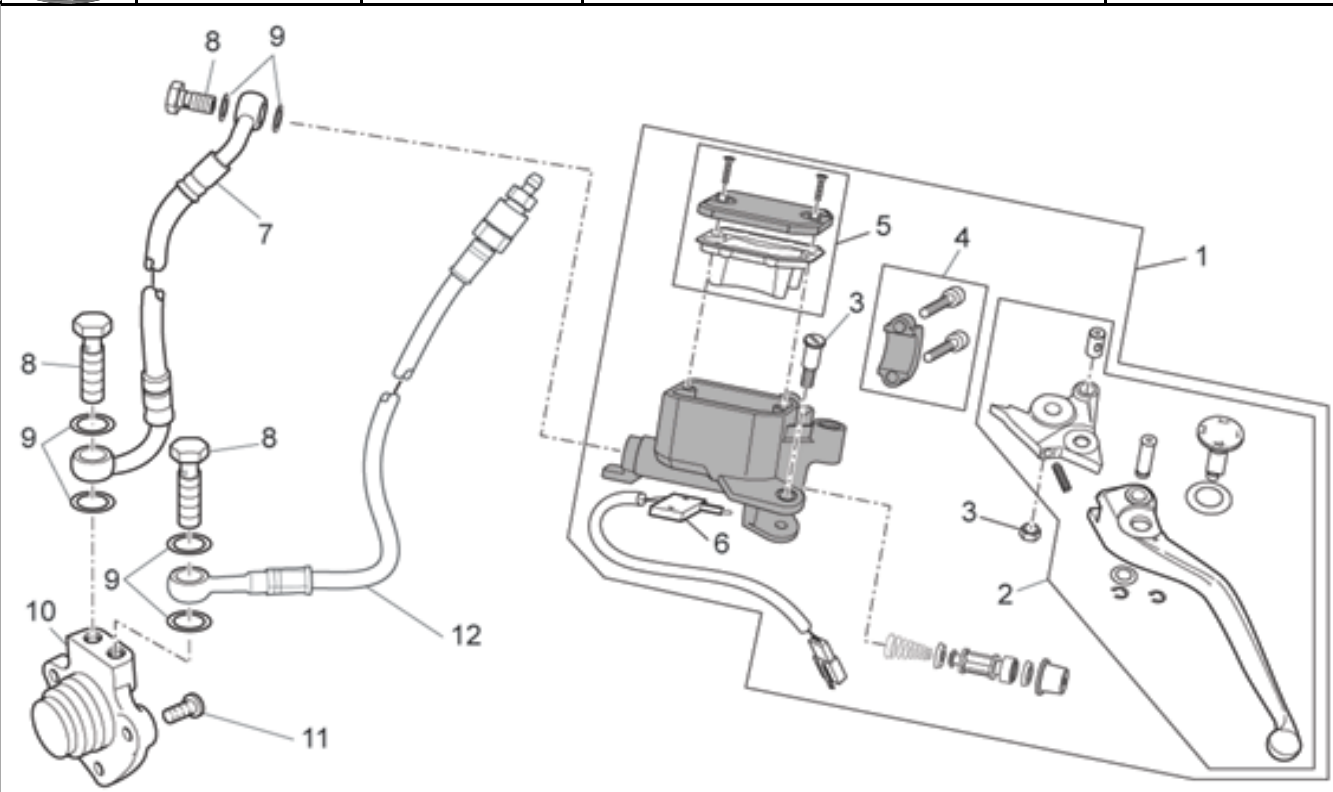

Breva V 1100 IE 2005-2006

Cat. GU077

Rel. n° 01

Clutch control complete

Tab. n° 22

Ref.	Description	Year	I.M.	Country	Version	Code	Qty
1	Clutch pump	-	-	-	-	AP8106713	1
2	Clutch lever	-	-	-	-	AP8118659	1
3	Lever pin	-	-	-	-	03604845	1
4	U-bolt	-	-	-	-	AP8113993	1
5	Tank cap	-	-	-	-	AP8113997	1
6	Microswitch	-	-	-	-	AP8113998	1
7	Clutch pipe	-	-	-	-	05606530	1
8	Oil pipe screw	-	-	-	-	AP8133594	3
9	Gasket	-	-	-	-	AP8121915	6
10	Clutch command cylinder	-	-	-	-	05086330	1
11	Screw w/ flange M6x16*	-	-	-	-	AP8152278	3
12	Float chambe clutch pipe	-	-	-	-	05606630	1