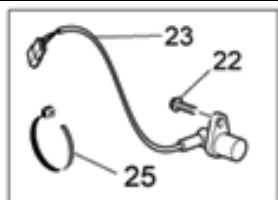

Ref.	Description	Year	I.M.	Country	Version	Code	Qty
1	Pin	-	-	-	-	AP8121567	4
2	Stop ring	-	-	-	-	AP8152409	4
3	Screw w/ flange M6x12*	-	-	-	-	AP8152277	8
4	Support rubber part	-	-	-	-	32443210	2
5	Footrest return spring	-	-	-	-	AP8121224	2
6	RH Foot rests	-	-	-	-	32440210	1
7	Plate	-	-	-	-	32441210	4
8	LH Foot rests	-	-	-	-	32441310	1
9	Footrest plate	-	-	-	-	AP8134451	4
10	Support rubber part	-	-	-	-	32443211	2
11	Rear footrest, RH	-	-	-	-	32442310	1
12	Coil compress. spring *	-	-	-	-	AP8121133	2
13	Ball D6,35	-	-	-	-	AP8101861	2
14	Rear footrest, LH	-	-	-	-	32442710	1

Ref.	Description	Year	I.M.	Country	Version	Code	Qty
1	Dashboard complete	-	-	UK-USA	-	05760031	1
	Dashboard complete	-	-	AUS-EU-J	-	05760030	1
2	Cover	-	-	-	-	05766530	1
3	Rubber spacer *	-	-	-	-	AP8220150	3
4	Washer 5x20x1,5	-	-	-	-	AP8150255	3
5	Self-tap screw 5x14	-	-	-	-	AP8150509	3
6	Support plate	-	-	-	-	05764030	1
7	Hex socket screw M8X16	-	-	-	-	98682416	1
8	Washer 8,4x15	-	-	-	-	03270300	1
9	Hex socket screw M6x12	-	-	-	-	98692313	4
10	Dashboard panel	-	-	-	-	05764330	1
11	Switch Hazard	-	-	-	-	05745730	1
12	Plug	-	-	-	-	05764430	2
13	Screw w/ flange M5x9	-	-	-	-	AP8152339	2
14	Plate	-	-	-	-	05764530	1
15	Self-tap screw 2,9x12	-	-	-	-	AP8150421	2
16	Air temp. Sensor	-	-	-	-	AP8124936	1
17	Washer for shafts	-	-	-	-	90274002	2
18	Main switch - steering lock	-	-	-	-	05782530	1
19	Hex socket screw M8x30	-	-	-	-	98682430	1
20	Shear rivet M8x28	-	-	-	-	AP8152238	1
21	Screw w/ flange M3x12	-	-	-	-	AP8152334	4
22	Speedometer sensor cpl.	-	-	-	-	AP8124985	1
23	Screw w/ flange M6x16*	-	-	-	-	AP8152278	1
24	Nut M6x1	-	-	-	-	92630206	2
25	Hose clamp 2,4x92	-	-	-	-	49609601	2
26	Protection	-	-	-	-	05767830	1