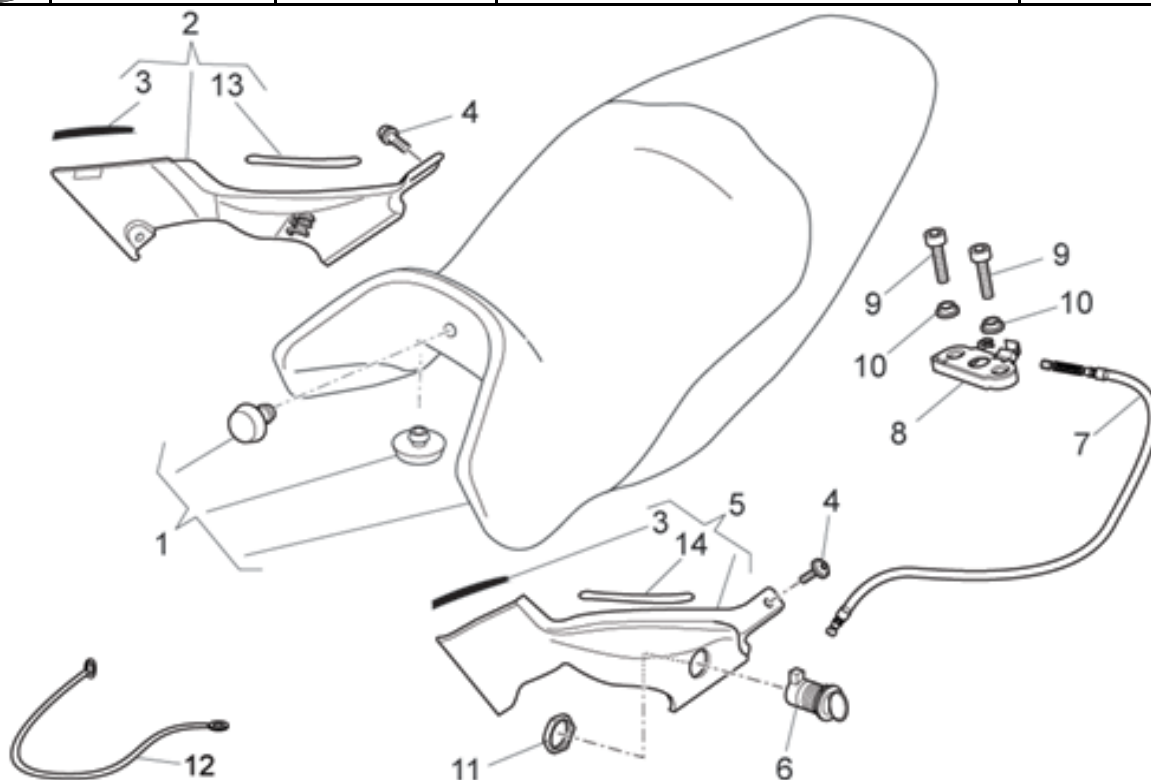

Breva V 1100 IE 2005-2006

Cat. GU077

Rel. n° 01

Saddle-Central bod

Tab. n° 16

Ref.	Description	Year	I.M.	Country	Version	Code	Qty
1	Saddle, black/grey	5-6	-	UK	g/bl	05460530	1
	Saddle, red	5-6	-	AUS-EU-J-USA	g/bl	05460531	1
	Saddle, black/grey	5-6	-	-	r/re-s/gr	05460530	1
2	RH body panel blank	-	-	-	gr	05570230	1
	RH side panel, black	5-6	-	-	g/bl	05570232	1
	RH side panel, red	5-6	-	-	r/re	05570231	1
	RH side panel, grey	5-6	-	-	s/gr	05570233	1
3	Gasket	-	-	-	-	AP8144538	2
4	Screw w/ flange M8x25*	-	-	-	-	AP8152287	4
5	LH body panel blank	-	-	-	gr	05570430	1
	LH side panel, black	5-6	-	-	g/bl	05570432	1
	LH side panel, red	5-6	-	-	r/re	05570431	1
	LH side panel, grey	5-6	-	-	s/gr	05570433	1
6	Saddle lock	-	-	-	-	05466830	1
7	Saddle release cable	-	-	-	-	AP8102914	1
8	Pass.saddle connecting plate	-	-	-	-	AP8102913	1
9	Hex socket screw M6X25	-	-	-	-	98370625	2
10	Self-locking nut M6*	-	-	-	-	AP8152299	2
11	Lock nut	-	-	-	-	AP8102523	1
12	Helmet lock cable	-	-	-	-	AP8102502	1
13	RH side fairing decal	-	-	-	-	05573830	1
14	LH side fairing decal	-	-	-	-	05573831	1