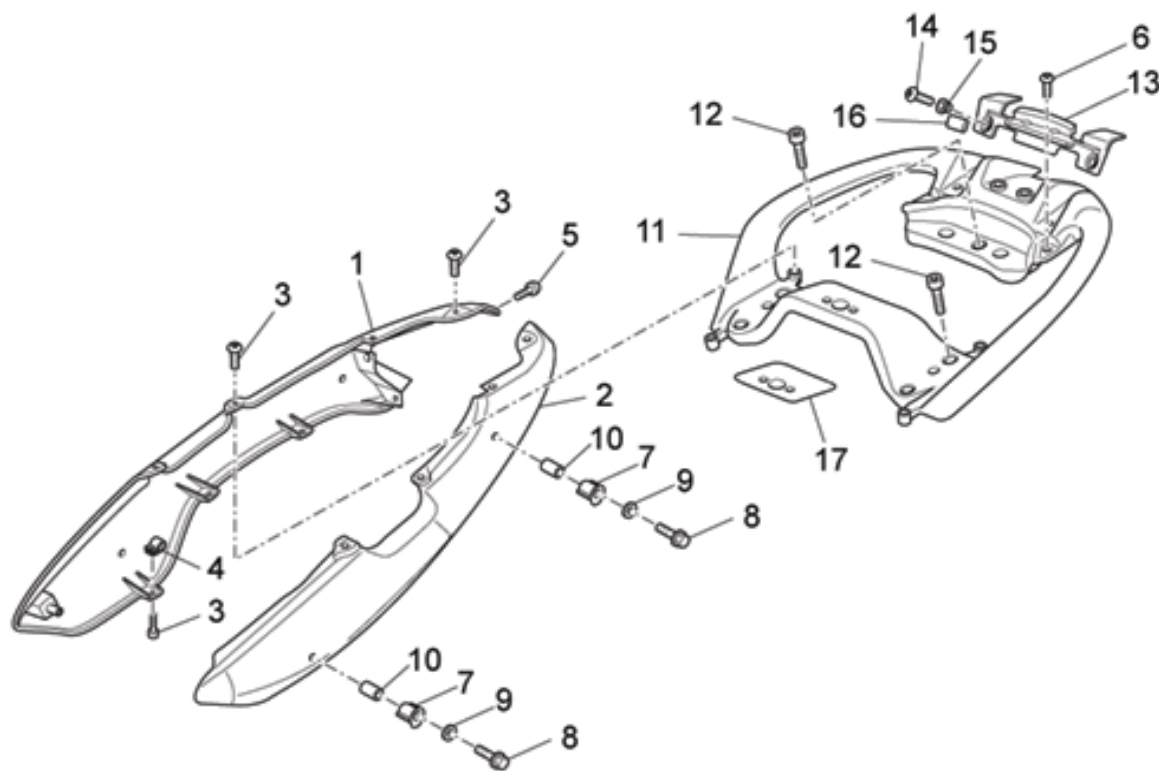

Breva V 1100 IE 2005-2006

Cat. GU077

Rel. n° 01

Rear body - Rear fairing

Tab. n° 18

Ref.	Description	Year	I.M.	Country	Version	Code	Qty
1	RH rear fairing, blank	-	-	-	gr	05573230	1
	RH rear fairing, black	5-6	-	-	g/bl	05573232	1
	RH rear fairing, red	5-6	-	-	r/re	05573231	1
	RH rear fairing, grey	5-6	-	-	s/gr	05573233	1
2	LH rear fairing, blank	-	-	-	gr	05573330	1
	LH rear fairing, black	5-6	-	-	g/bl	05573332	1
	LH rear fairing, red	5-6	-	-	r/re	05573331	1
	LH rear fairing, grey	5-6	-	-	s/gr	05573333	1
3	Screw w/ flange M5x9	-	-	-	-	AP8152339	10
4	Clip M5	-	-	-	-	AP8102375	10
5	Hex socket screw M5x15	-	-	-	-	98682215	2
6	Screw w/ flange M5x12	-	-	-	-	AP8152302	2
7	Hook	-	-	-	-	05467330	4
8	Screw w/ flange M8x50*	-	-	-	-	AP8152292	4
9	Washer 8,4x15	-	-	-	-	03270300	4
10	Spacer 9x18x24	-	-	-	-	91120924	4
11	Handle	-	-	-	-	05464330	1
12	Hex socket screw M8x25	-	-	-	-	98682425	5
13	Cover	-	-	-	-	05464830	1
14	Hex socket screw M8x14	-	-	-	-	AP8152055	1
15	T bush 8,2x12x4	-	-	-	-	AP8121096	2
16	Rubber spacer	-	-	-	-	AP8120455	2
17	Guard decal	-	-	-	-	32944210	1