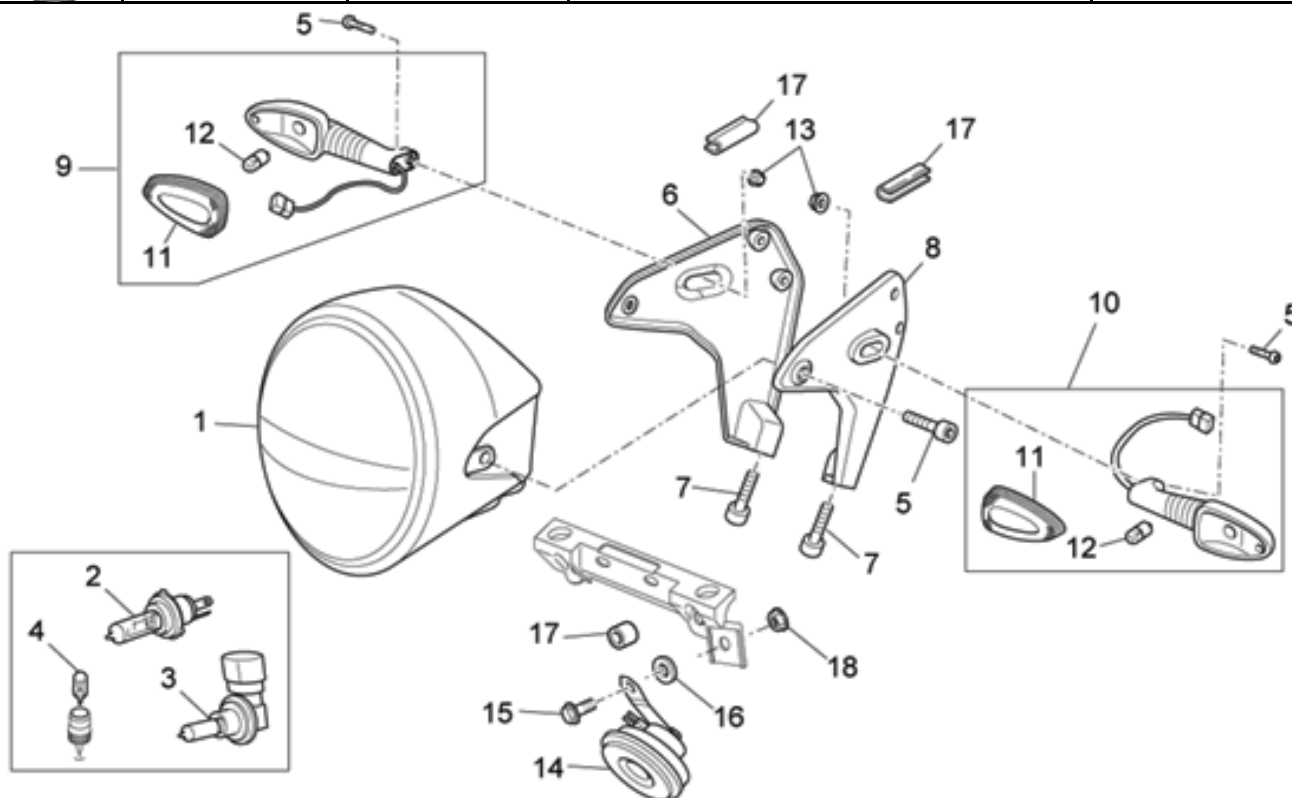

Ref.	Description	Year	I.M.	Country	Version	Code	Qty
1	Cpl headlightsteering headligh	-	-	AUS-J-UK	-	05740531	1
	Headlight	-	-	USA	-	05740532	1
	Headlight	-	-	EU	-	05740530	1
2	Lamp H7-12V-55W	-	-	-	-	AP8127109	1
3	Lamp H9-12V-65W	-	-	-	-	93450265	1
4	Lamp 12V-5W	-	-	-	-	93450105	1
5	Hex socket screw M6x18	-	-	-	-	98692318	4
6	RH support	-	-	-	-	05578630	1
7	Hex socket screw M8X35	-	-	-	-	98682435	2
8	LH support	-	-	-	-	05578631	1
9	RH front turn indicator	-	-	-	-	AP8127514	1
10	LH front turn indicator	-	-	-	-	AP8127515	1
11	Turn indicator lens	-	-	-	-	AP8127552	2
12	Lamp, orange 12V-10W	-	-	-	-	93450126	2
13	Nut M6x1	-	-	-	-	92630206	2
14	Horn	-	-	-	-	05743730	1
15	Screw w/ flange M8x40*	-	-	-	1A	AP8152290	1
	Screw w/ flange M8x20	-	-	-	2A	AP8152286	1
16	Washer	-	-	-	2A	95100244	1
17	Spacer	-	-	-	1A	91120822	1
18	Self-locking nut M8*	-	-	-	-	AP8152300	1