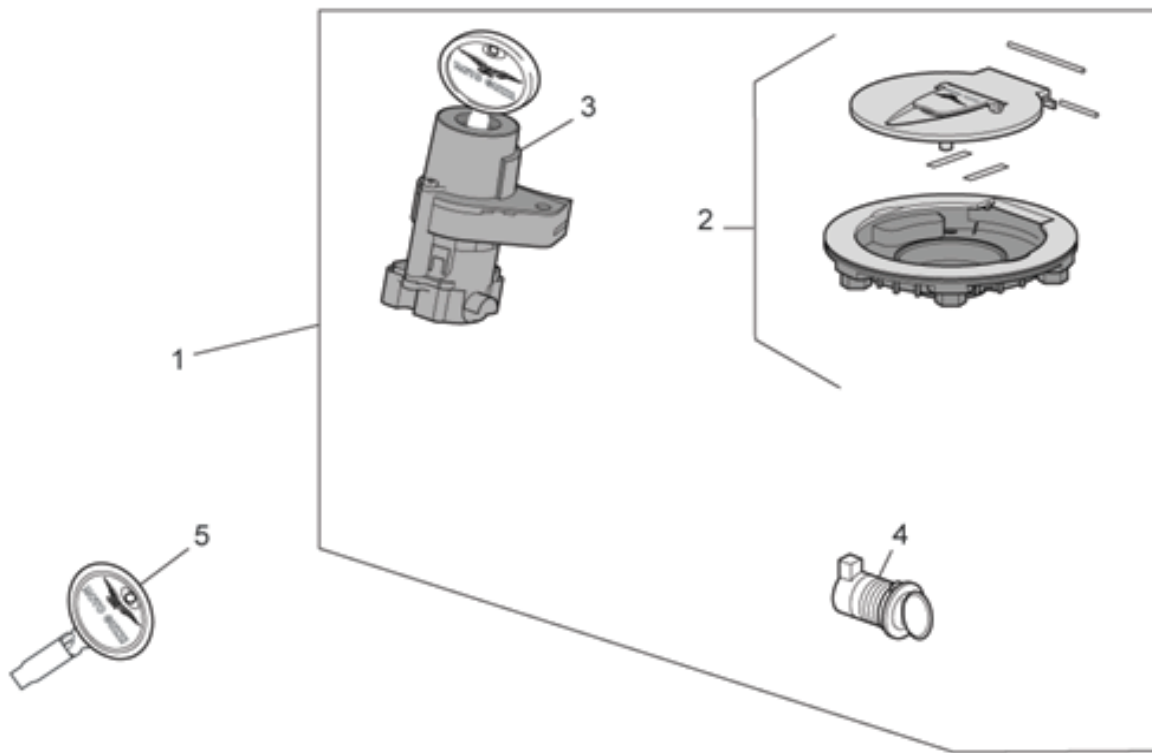

Breva V 1100 IE 2005-2006

Cat. GU077

Rel. n° 01

Lock hardware kit

Tab. n° 38

Ref.	Description	Year	I.M.	Country	Version	Code	Qty
1	Lock hardware kit	-	-	-	-	05736830	1
2	Tank cap	-	-	-	-	05103930	1
3	Main switch - steering lock	-	-	-	-	05782530	1
4	Saddle lock	-	-	-	-	05466830	1
5	Non indented key blank	-	-	-	-	05735530	1