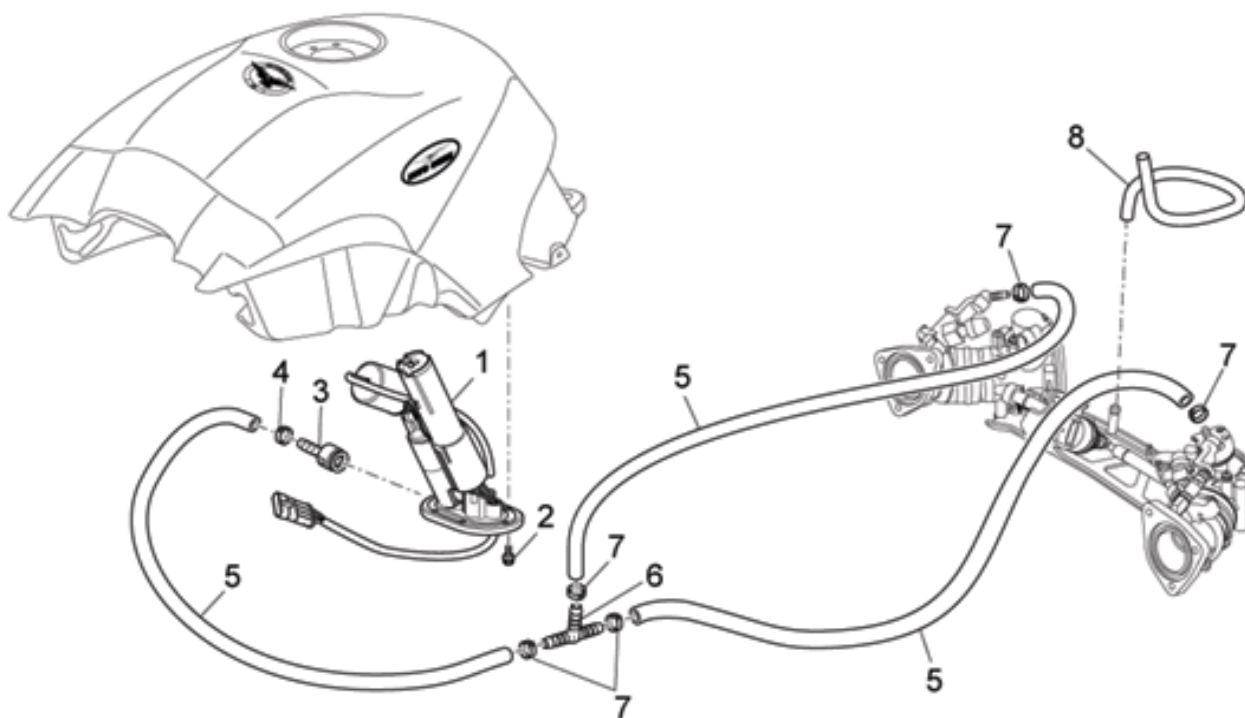

Breva V 1100 IE 2005-2006

Cat. GU077

Rel. n° 01

Fuel supply

Tab. n° 25

Ref.	Description	Year	I.M.	Country	Version	Code	Qty
1	Fuel pump cpl.	-	-	-	-	05107230	1
2	Screw w/ flange M5x16	-	-	-	-	AP8152273	6
3	Union	-	-	-	-	01106692	1
4	Hose clamp	-	-	-	-	AP8102764	1
5	Fuel pipe 6x13	-	-	-	-	AP8144069	3
6	3-way union	-	-	-	-	AP8120116	1
7	Hose clamp 12,5x8	-	-	-	-	AP8102239	5
8	Pipe	-	-	-	-	05135930	1