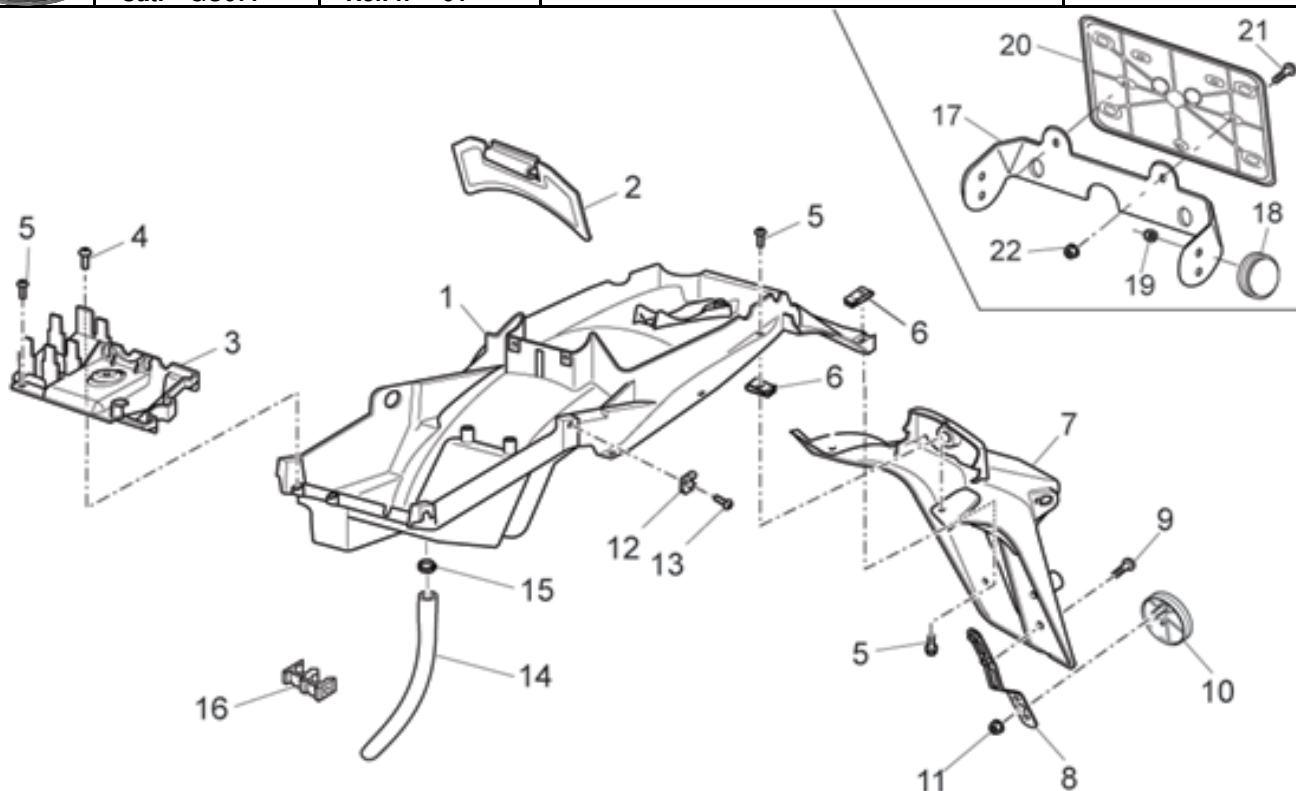

Breva V 1100 IE 2005-2006

Cat. GU077

Rel. n° 01

Rear body - Mudguard

Tab. n° **17**

Ref.	Description	Year	I.M.	Country	Version	Code	Qty
1	Splash guard	-	-	-	-	05438730	1
2	Door	-	-	-	-	05479630	1
3	Support	-	-	-	-	05780530	1
4	Self-tap screw 2,9x12	-	-	-	-	AP8150421	2
5	Screw w/ flange M5x9	-	-	-	-	AP8152339	6
6	Clip M5	-	-	-	-	AP8102375	4
7	Number plate holder	-	-	-	-	05438630	1
8	Reflector support	-	-	-	-	AP8134448	1
9	Hex socket screw M5x12*	-	-	-	-	AP8152267	2
10	Rear reflector, red	-	-	-	-	AP8224164	1
11	Self-locking nut M5*	-	-	-	-	AP8152306	1
12	Clip M6	-	-	-	-	28576591	6
13	Hex socket screw M6X14	-	-	-	-	98370614	6
14	Fuel pipe 6x10	-	-	-	-	AP8144038	1
15	Hose clamp D10,1*	-	-	-	-	AP8101595	1
16	Cable-guide D8	-	-	-	-	AP8201808	2
17	Rear reflector support	-	-	USA	-	AP8258253	1
18	Rear reflector, red	-	-	USA	-	AP8224164	2
19	Self-locking nut M5*	-	-	USA	-	AP8152306	2
20	Number plate holder	-	-	USA	-	AP8149034	1
21	Screw w/ flange M6X16	-	-	USA	-	98210616	2
22	Self-locking nut M6*	-	-	USA	-	AP8152299	2