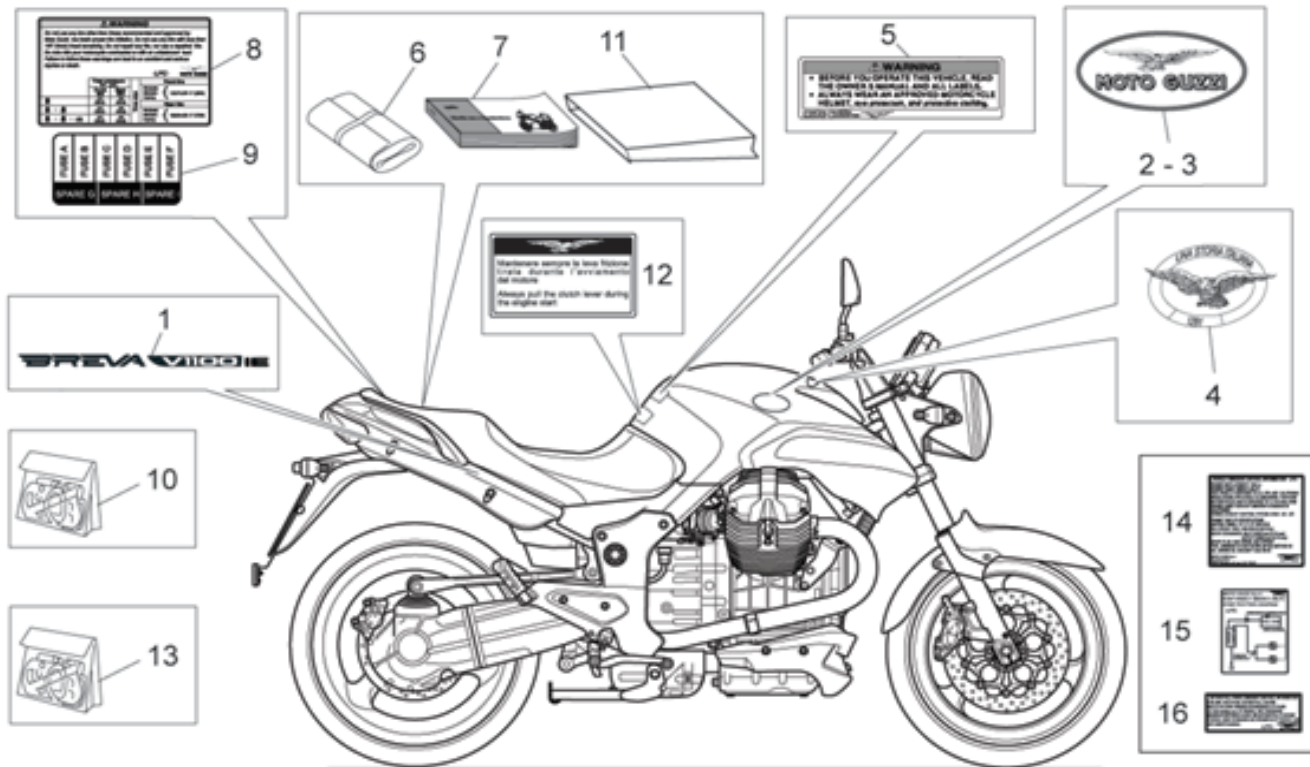

Breva V 1100 IE 2005-2006

Cat. GU077

Rel. n° 01

Plate set-decal-op.handbooks

Tab. n° **39**

Ref.	Description	Year	I.M.	Country	Version	Code	Qty
1	Decal "Breva V 1100 I.E."	5-6	-	-	g/bl	05923431	2
	Decal "Breva V 1100 I.E."	5-6	-	-	r/re-s/gr	05923430	2
2	LH Name plate allum.	5-6	-	-	g/bl	32917410	1
	LH Name plate allum.	5-6	-	-	r/re-s/gr	32917412	1
3	RH Name plate allum.	5-6	-	-	g/bl	32917310	1
	RH Name plate allum.	5-6	-	-	r/re-s/gr	32917312	1
4	Decal "Italian Story"	-	-	-	-	05917530	1
5	Decal "Attention"	-	-	-	-	30944300	1
6	Toolkit	-	-	-	-	05909930	1
7	Operator's handbook	-	-	USA	-	05900031	1
	Operator's handbook	-	-	AUS-EU-J-UK	-	05900030	1
8	Tyre pressure decal	-	-	-	-	05926030	1
9	Sticker "schema fusibili"	-	-	-	-	05945030	1
10	Decal set	5-6	-	-	g/bl	05923332	1
	Decal set	5-6	-	-	r/re	05923331	1
	Decal set	5-6	-	-	s/gr	05923333	1
11	Bag for document	-	-	-	-	05900130	1
12	Decal Engine Start	-	-	-	-	05944930	1
13	Technical decal set	-	-	USA	-	05923330	1
14	Emission control sticker	6	-	USA	-	05943930	1
15	Carbon filter sticker	6	-	USA	-	05944030	1
16	Noise emission sticker	6	-	USA	-	05997630	1