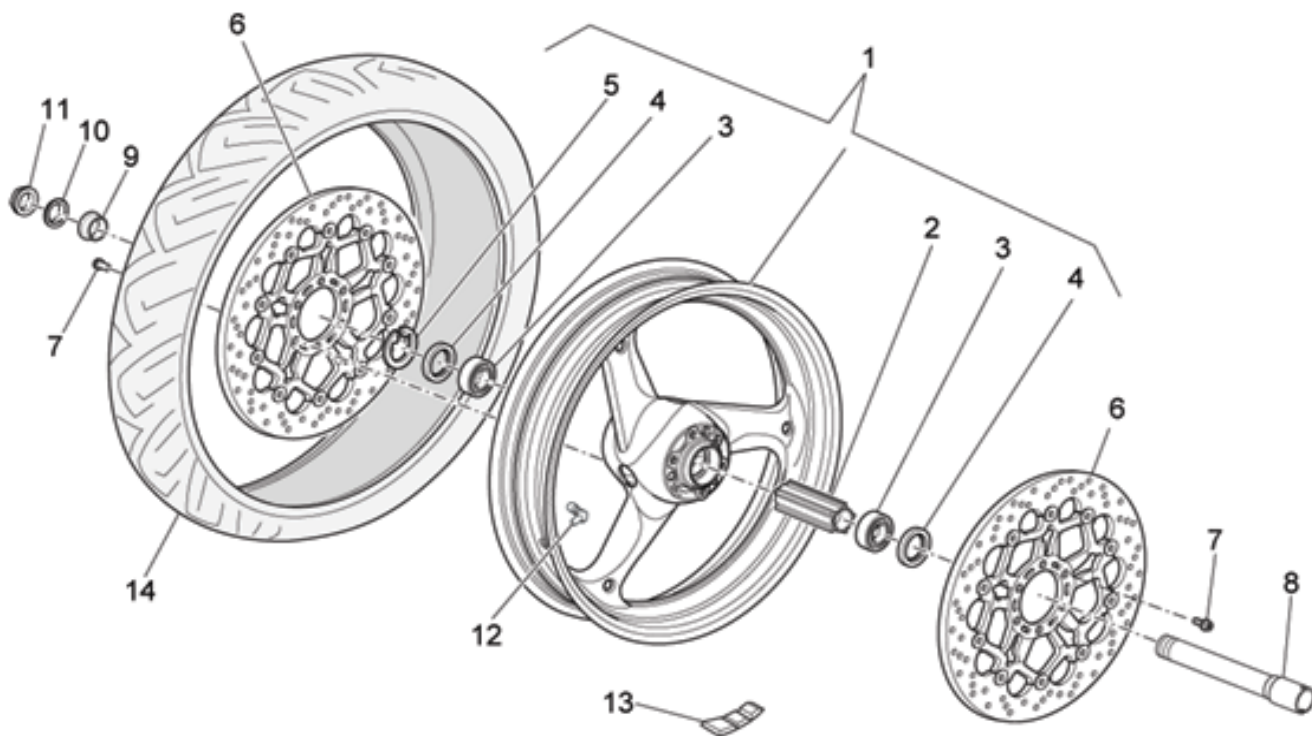

Ref.	Description	Year	I.M.	Country	Version	Code	Qty
1	Front wheel, black 3,5x17"	-	-	-	-	05610330	1
2	Spacer	-	-	-	-	05615230	1
3	Ball bearing 25x52x15	-	-	-	-	AP8125777	2
4	Gasket ring 30x47x7	-	-	-	-	AP8125773	2
5	Circlip	-	-	-	-	AP8125779	1
6	Front brake disc gold flange 32	-	-	-	-	05613330	2
7	Screw M8x16	-	-	-	-	05611430	12
8	Front wheel spindle	-	-	-	-	05614130	1
9	Spacer	-	-	-	-	AP8125791	1
10	Washer 25,2X36X1	-	-	-	-	95005325	1
11	Nut	-	-	-	-	01612190	1
12	Tubeless tyre valve	-	-	-	-	03617710	1
13	Counterweight	-	-	-	-	14616150	1
14	Front/rear tyre 120/70-17"	-	-	-	-	0000000	1