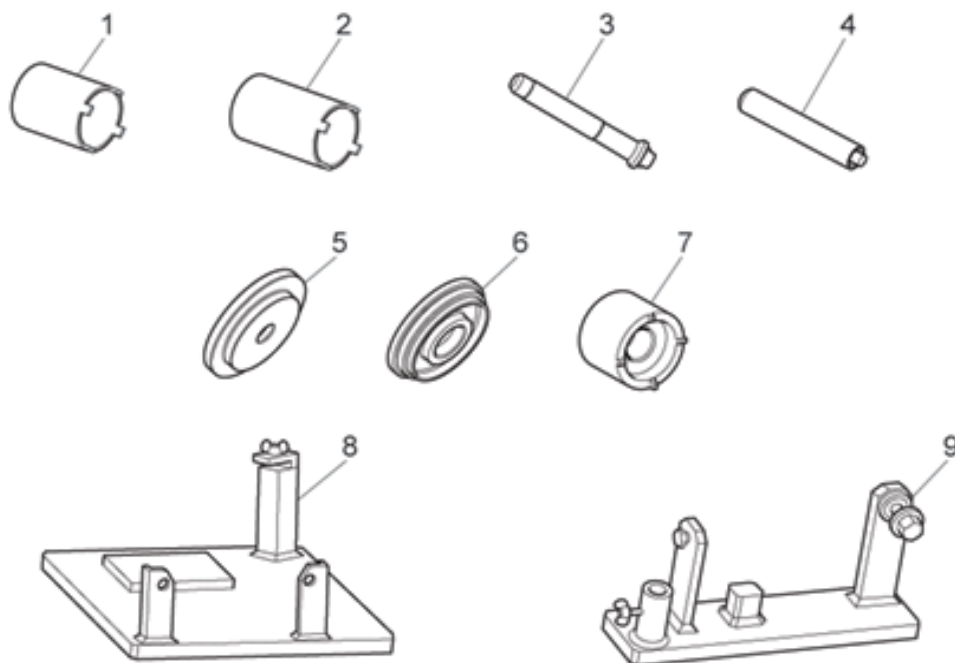

Breva V 1100 IE 2005-2006

Cat. GU077

Rel. n° 01

Specific tools II

Tab. n° 57

Ref.	Description	Year	I.M.	Country	Version	Code	Qty
1	Clutch hub ring nut wrench	-	-	-	-	05912630	1
2	Steering lock tool	-	-	-	-	AP8140190	1
3	Handle for drifts	-	-	-	-	05902732	1
4	Ball joint seal drift	-	-	-	-	05902733	1
5	Transmis.box oil seal drift 85	-	-	-	-	05902731	1
6	Sprocket oil seal drift 45x58	-	-	-	-	05902735	1
7	Wrench for sprocket ring nut	-	-	-	-	05902734	1
8	Transmission box support	-	-	-	-	05902730	1
9	Bevel gears support	-	-	-	-	05902736	1