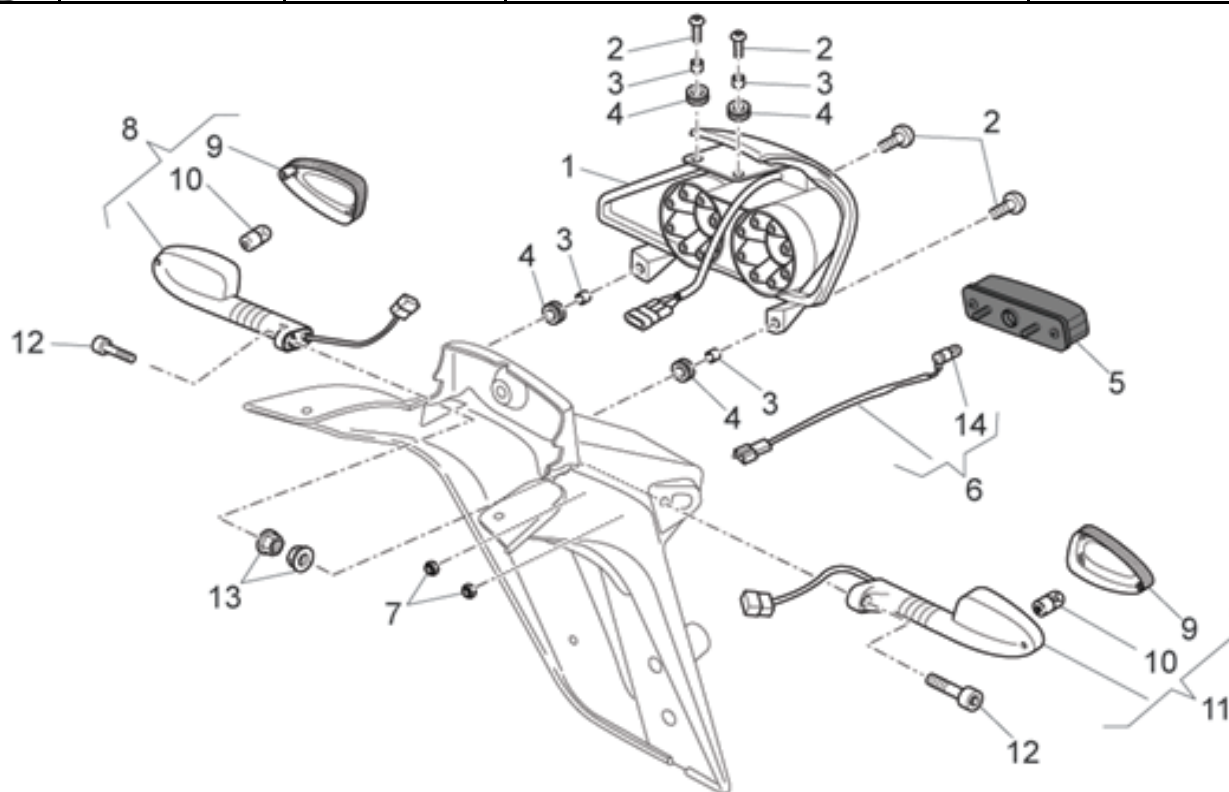

Ref.	Description	Year	I.M.	Country	Version	Code	Qty
1	Taillight	-	-	-	-	05740930	1
2	Screw w/ flange M5x12	-	-	-	-	AP8152298	4
3	Bush 5,3x8x7,1	-	-	-	-	AP8221036	4
4	Rubber spacer *	-	-	-	-	AP8120405	4
5	Number-plate light	-	-	-	-	AP8212702	1
6	Plate light wiring	-	-	-	-	AP8124976	1
7	Self-locking nut M5*	-	-	-	-	AP8152306	4
8	Rear RH turn indicator	-	-	-	-	05751630	1
9	Turn indicator lens	-	-	-	-	AP8127552	2
10	Lamp, orange 12V-10W	-	-	-	-	93450126	2
11	Rear LH turn indicator	-	-	-	-	05751730	1
12	Hex socket screw M6x18	-	-	-	-	98692318	2
13	Nut M6x1	-	-	-	-	92630206	2
14	Lamp 12V-5W	-	-	-	-	93450105	1