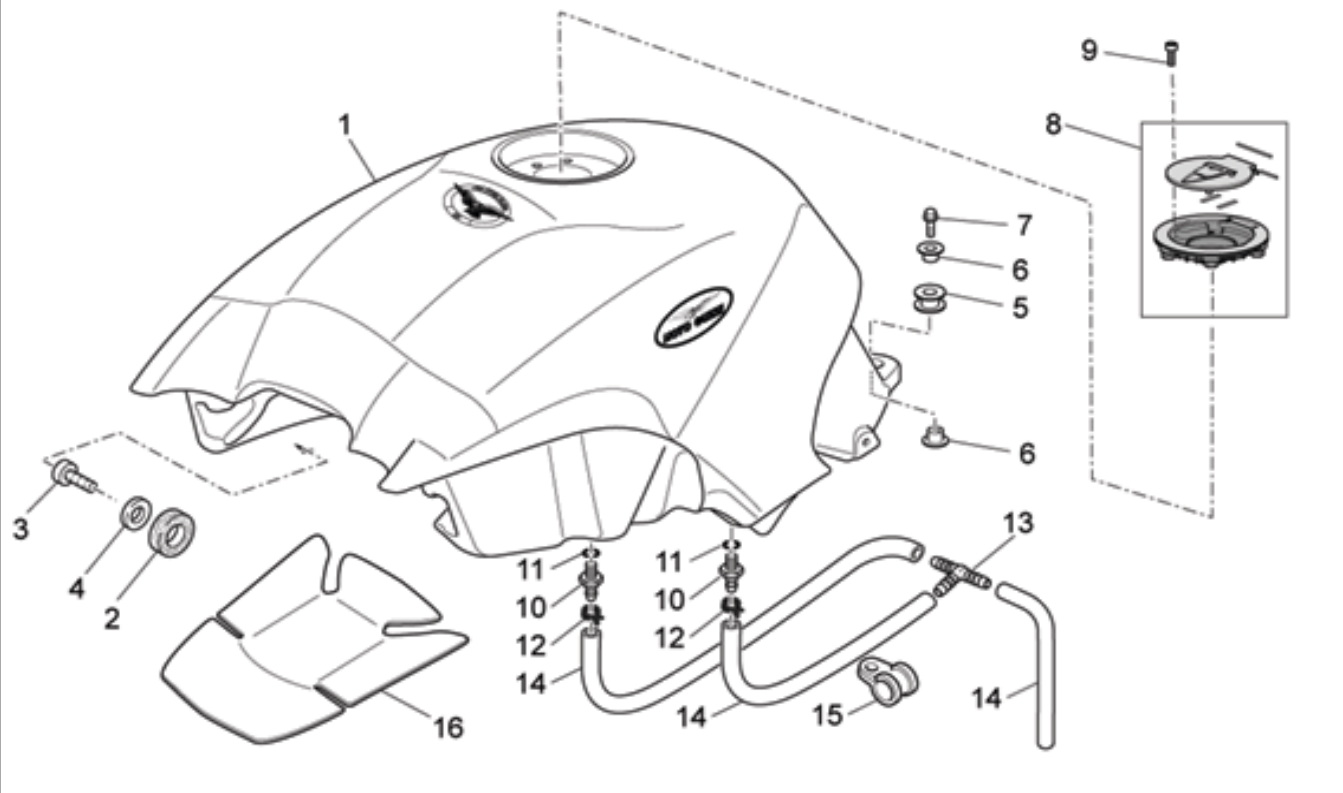

Breva V 1100 IE 2005-2006

Cat. GU077

Rel. n° 01

Fuel tank

Tab. n° 13

Ref.	Description	Year	I.M.	Country	Version	Code	Qty
1	Fuel tank blank	-	-	USA	gr	05100235	1
	Fuel tank blank	-	-	AUS-EU-J-UK	gr	05100230	1
	Fuel tank, black	5	-	AUS-EU-J-UK	g/bl	05100232	1
	Fuel tank red	5	-	AUS-EU-J-UK	r/re	05100231	1
	Fuel tank, grey	5	-	AUS-EU-J-UK	s/gr	05100233	1
	Fuel tank, black	6	-	USA	g/bl	05100237	1
	Fuel tank red	6	-	USA	r/re	05100236	1
	Fuel tank, grey	6	-	USA	s/gr	05100238	1
2	Rubber spacer *	-	-	-	-	AP8201124	2
3	Hex socket screw M8X14	-	-	-	-	98682414	2
4	Washer 8,4X15X1,8	-	-	-	-	95008208	2
5	Rubber spacer	-	-	-	-	02107100	1
6	Spacer *	-	-	-	-	AP8121804	2
7	Screw w/ flange M8x45*	-	-	-	-	AP8152291	1
8	Tank cap	-	-	AUS-EU-J-UK	-	05103930	1
9	Hex socket screw M5x16	-	-	-	-	98692216	4
10	Union	-	-	-	-	30103730	2
11	O-ring 2018	-	-	-	-	AP8120965	2
12	Hose clamp D10,1*	-	-	-	-	AP8101595	2
13	3-way union	-	-	-	-	AP8104666	1
14	Fuel pipe 5,5x10	-	-	-	-	AP8120952	3
15	Cable-guide	-	-	-	-	AP8104451	2
16	Fuel tank central insulation	-	-	-	-	05102930	1