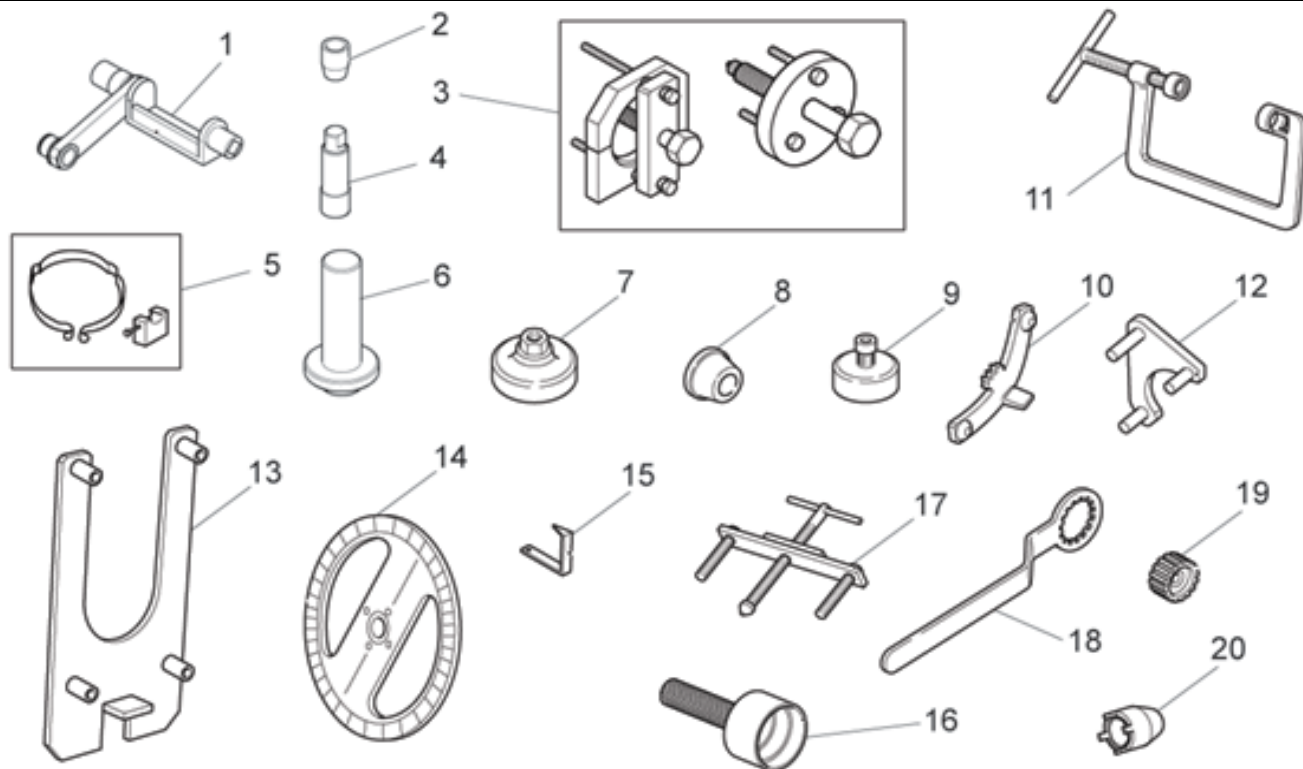

Ref.	Description	Year	I.M.	Country	Version	Code	Qty
1	Belt tensioning tool	-	-	-	-	05948630	1
2	Front cover installation cone	-	-	-	-	05911730	1
3	Gearbox opening tool	-	-	-	-	05912530	1
4	Spark plug key	-	-	-	-	05901930	1
5	Piston ring clamp	-	-	-	-	05928030	1
6	Timing cover seal drift	-	-	-	-	05927230	1
7	Wrench remov.cover sump/filter	-	-	-	-	01929100	1
8	Flange flywheel side	-	-	-	-	12912000	1
9	Seal ring onto flange fly.side	-	-	-	-	14927100	1
10	Lock flywh.starter motor gear	-	-	-	-	12911801	1
11	Valve removal and fitting	-	-	-	-	10907200	1
12	Clamping the camshaft gearing	-	-	-	-	14927300	1
13	Gearbox housing support	-	-	-	-	05902530	1
14	Index plate tim.sett./ign.cont	-	-	-	-	19929600	1
15	Arrow tim.set.ignition control	-	-	-	-	17947560	1
16	Seal ring flange flywheel side	-	-	-	-	19927100	1
17	Flange removal flywheel side	-	-	-	-	12913600	1
18	Locking clutch internal body	-	-	-	-	30912810	1
19	Tool for clutch assembly	-	-	-	-	30906510	1
20	Clutch hub ring nut wrench	-	-	-	-	05912630	1