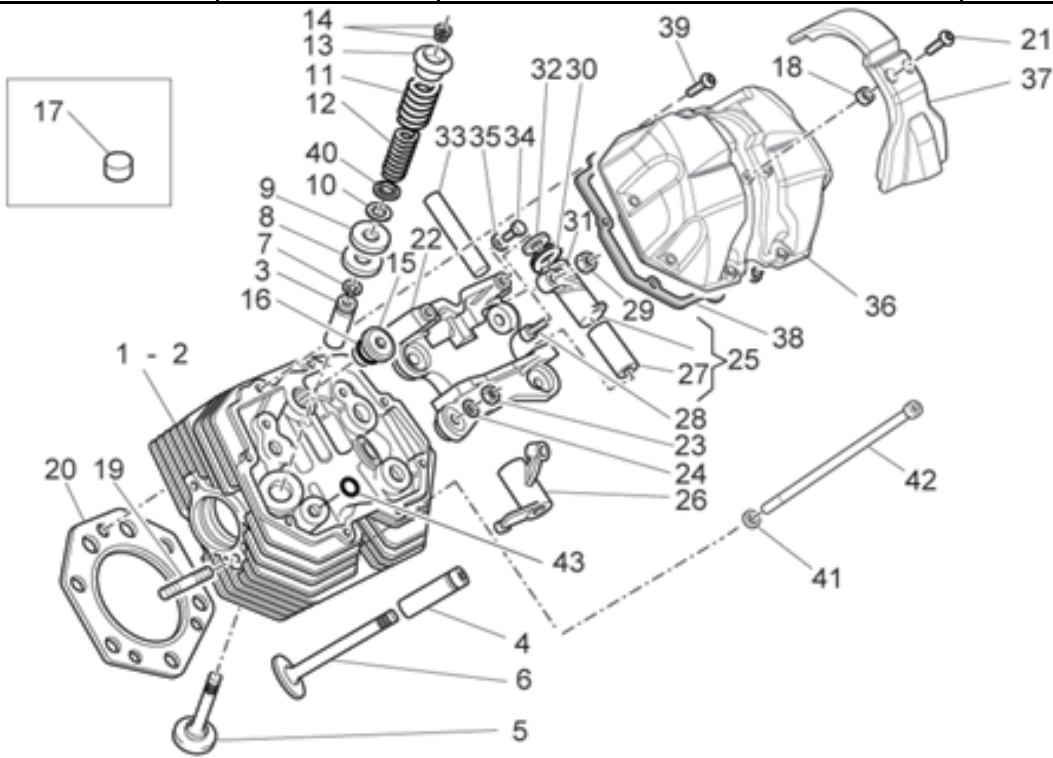

Breva V 1100 IE 2005-2006

Cat. GU077

Rel. n° 01

Cylinder head and valves

Tab. n° 41a

Ref.	Description	Year	I.M.	Country	Version	Code	Qty
39	Screw M6x25	-	-	-	-	05025930	16
40	Lower cup	-	-	-	-	01037030	4
41	Washer 10,5X18X0,8	-	-	-	-	95129180	4
42	Screw	-	-	-	-	05021830	4
43	O-ring	-	-	-	-	90706094	8