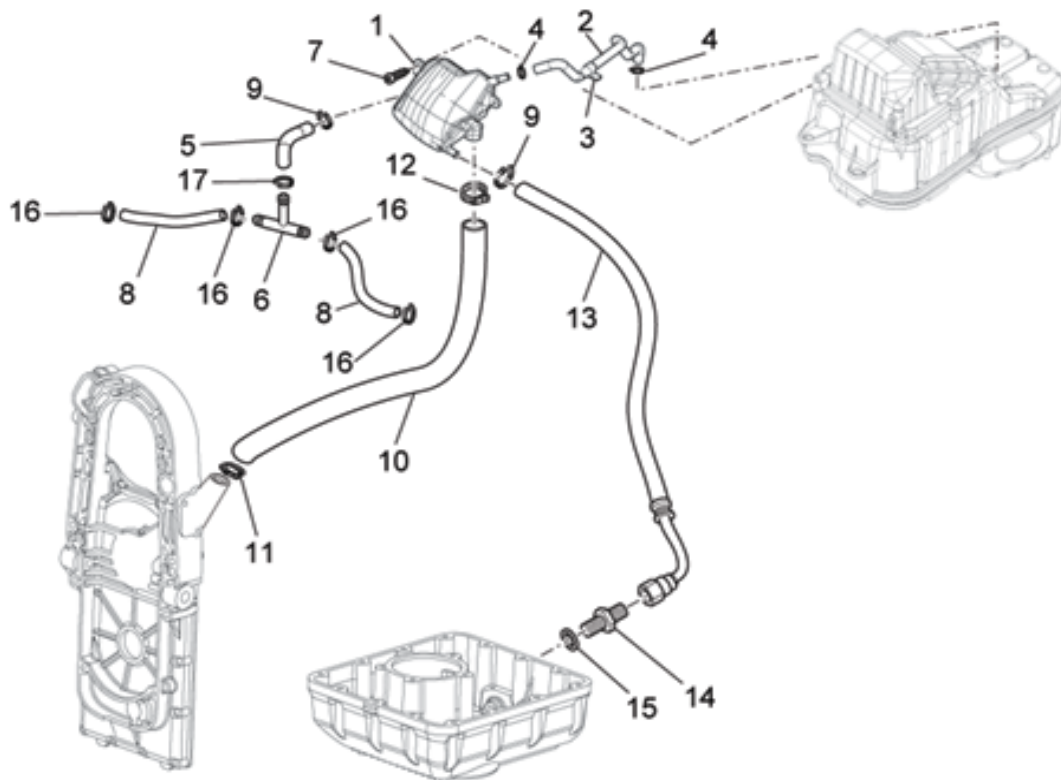

Breva V 1100 IE 2005-2006

Cat. GU077

Rel. n° 01

Blow-by system

Tab. n° **24**

Ref.	Description	Year	I.M.	Country	Version	Code	Qty
1	Housing	-	-	-	-	05153430	1
2	Breather pipe	-	-	-	-	05157430	1
3	Black hose D12"	-	-	-	-	AP8102151	1
4	Hose clamp	-	-	-	-	AP8102520	2
5	Breather pipe	-	-	-	-	05159630	1
6	3-way union	-	-	-	-	95960609	1
7	Self-tap screw 5x14	-	-	-	-	AP8150509	2
8	Breather pipe	-	-	-	-	0823955080	2
9	Hose clip D.15,5x6,6	-	-	-	-	AP8101586	2
10	Breather pipe	-	-	-	-	05157630	1
11	Hose clip D.24,5x8,6	-	-	-	-	AP8101588	1
12	Hose clamp 17X29X8	-	-	-	-	93306018	1
13	Pipe	-	-	-	-	05159330	1
14	Reduction	-	-	-	-	01161331	1
15	Gasket	-	-	-	-	01154230	1
16	Hose clamp D 11,9	-	-	-	-	AP8201358	4
17	White hose clip D.13,5x6	-	-	-	-	AP8102765	1