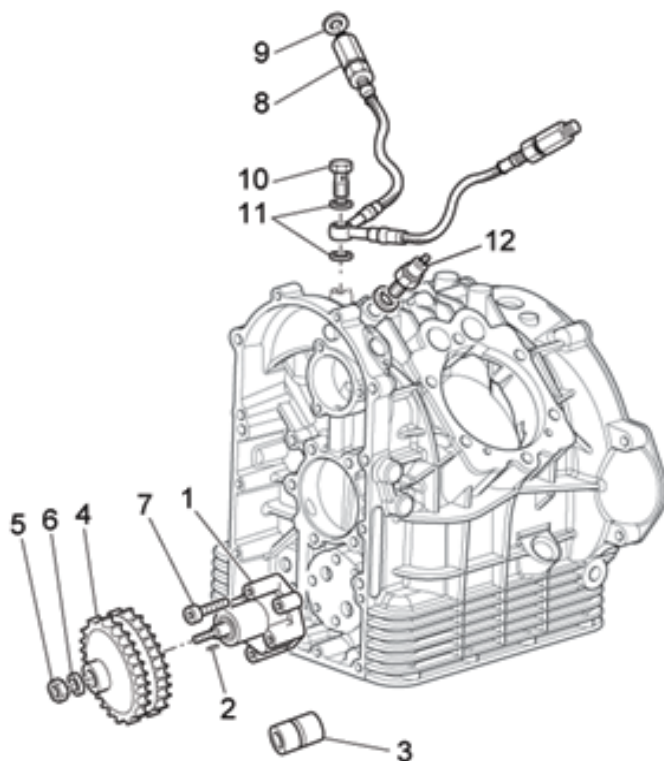

Breva V 1100 IE 2005-2006

Cat. GU077

Rel. n° 01

Oil pump

Tab. n° 44

Ref.	Description	Year	I.M.	Country	Version	Code	Qty
1	Oil pump	-	-	-	-	30146400	1
2	Transmission key	-	-	-	-	13148300	1
3	Roller bearing	-	-	-	-	92252210	1
4	Oil pump gear	-	-	-	-	30147700	1
5	Nut	-	-	-	-	92602308	1
6	Spring washer	-	-	-	-	95120085	1
7	Hex socket screw M8x30	-	-	-	-	98682430	4
8	Pipe	-	-	-	-	05153630	1
9	Gasket	-	-	-	-	25656102	2
10	Screw	-	-	-	-	95990037	1
11	Gasket 8,25x15x1	-	-	-	-	12154200	2
12	Pressure sensor	-	-	-	-	31768780	1