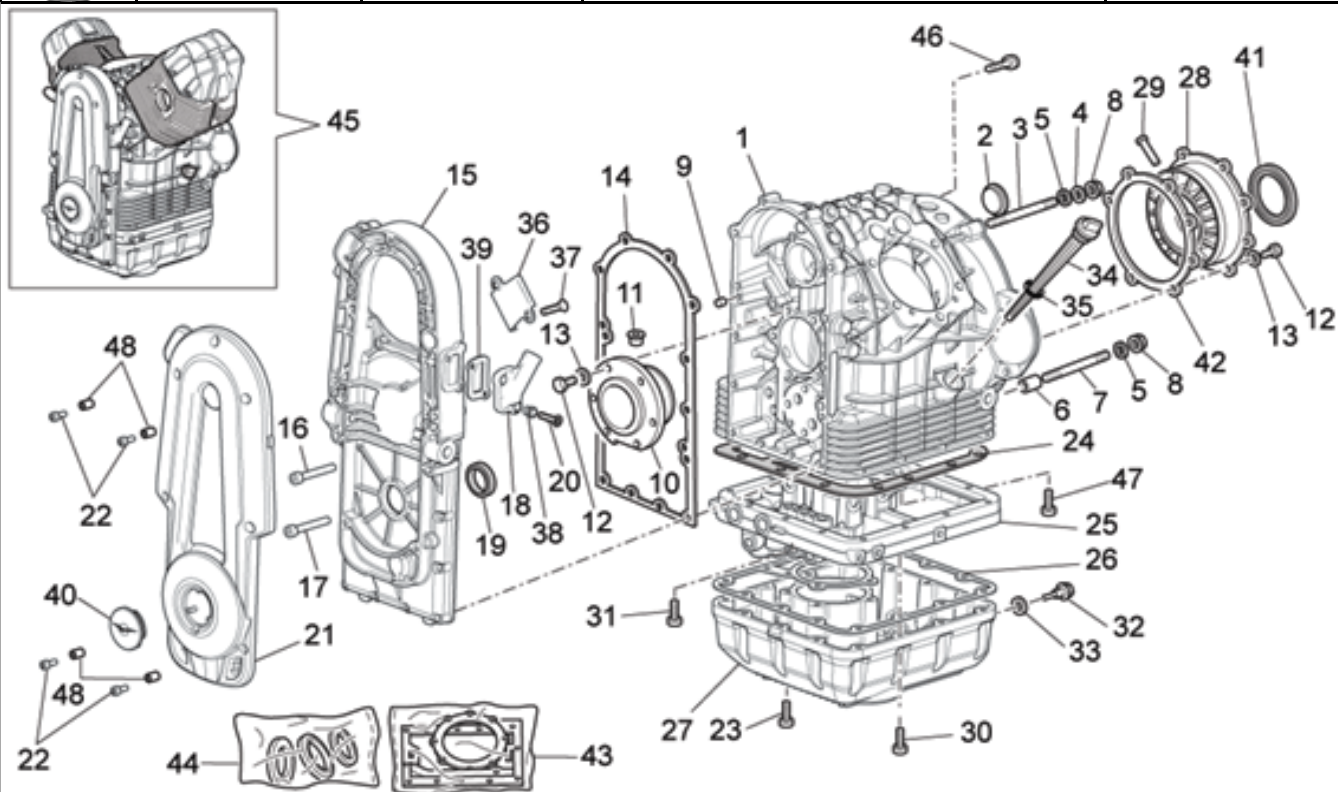

Breva V 1100 IE 2005-2006

Cat. GU077

Rel. n° 01

Crank-case

Tab. n° **40**

Ref.	Description	Year	I.M.	Country	Version	Code	Qty
1	Crankcase black	-	-	-	-	05000730	1
2	Disc	-	-	-	-	12003900	1
3	Stud bolt M8X66	-	-	-	-	96508066	3
4	Washer 8,4X15X1,8	-	-	-	-	95008208	2
5	Washer 8,4X13X0,8	-	-	-	-	14615901	5
6	Coupling bush	-	-	-	-	12018900	2
7	Stud bolt M8x75	-	-	-	-	96508075	2
8	Flanged nut M8	-	-	-	-	92660021	5
9	Pin	-	-	-	-	95512081	2
10	Complete flange	-	-	-	-	14011900	1
	Flange min.0,2 mm	-	-	-	-	14011901	1
11	Pin	-	-	-	-	12012200	1
12	Screw	-	-	-	-	98084425	14
13	Spring washer	-	-	-	-	61270300	14
14	Cover gasket	-	-	-	-	05001231	1
15	Timing cover black	-	-	-	-	05001430	1
16	Hex socket screw M8x55	-	-	-	-	AP8150046	4
17	Screw M6X30	-	-	-	-	98682330	10
18	Union	-	-	-	-	05007230	1
19	Gasket ring 22x35x7viton	-	-	-	-	90412237	1
20	Hex socket screw M6x20	-	-	-	-	98682320	2
21	Alternator cover grey	-	-	-	-	05001630	1
22	Hex socket screw M6x16	-	-	-	-	98682316	4
23	Screw M6X30	-	-	-	-	98682330	2
24	Gasket	-	-	-	-	01003651	1
25	Flange black	-	-	-	-	05003130	1
26	Gasket	-	-	-	-	05003630	1
27	Oil sump black	-	-	-	-	05003530	1
28	Complete flange	-	-	-	-	12011400	1
	Flange min.0,2 mm	-	-	-	-	12011401	1
	Flange min.0,4 mm	-	-	-	-	12011402	1
	Flange min.0,6 mm	-	-	-	-	12011403	1
29	Pin	-	-	-	-	12011700	1
30	Hex socket screw	-	-	-	-	4ADN000007	14
31	Hex socket screw M6x60	-	-	-	-	98680360	2
32	Oil unload plug M10X1	-	-	-	-	31003766	1
33	Gasket	-	-	-	-	01154230	1
34	Oil level plug	-	-	-	-	05004930	1