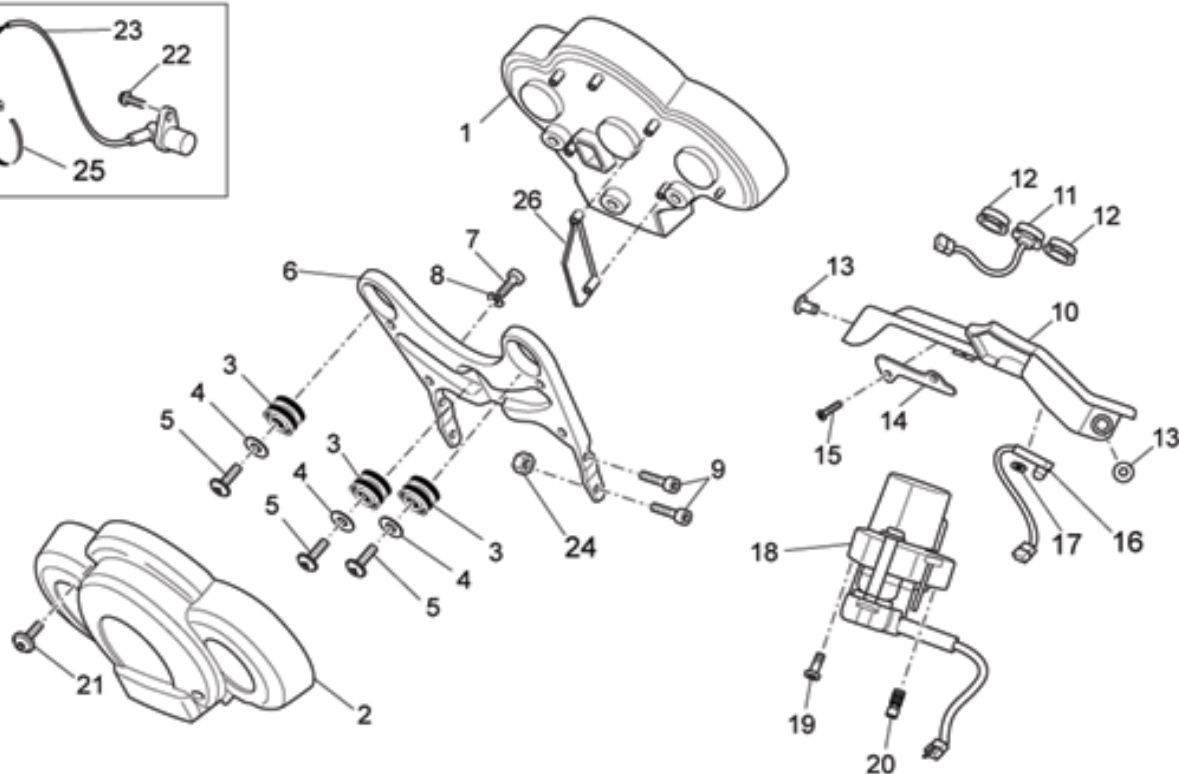

Ref.	Description	Year	I.M.	Country	Version	Code	Qty
1	Pin	-	-	-	-	AP8121567	4
2	Stop ring	-	-	-	-	AP8152409	4
3	Screw w/ flange M6x12*	-	-	-	-	AP8152277	8
4	Support rubber part	-	-	-	-	32443210	2
5	Footrest return spring	-	-	-	-	AP8121224	2
6	RH Foot rests	-	-	-	-	32440210	1
7	Plate	-	-	-	-	32441210	4
8	LH Foot rests	-	-	-	-	32441310	1
9	Footrest plate	-	-	-	-	AP8134451	4
10	Support rubber part	-	-	-	-	32443211	2
11	Rear footrest, RH	-	-	-	-	32442310	1
12	Coil compress. spring *	-	-	-	-	AP8121133	2
13	Ball D6,35	-	-	-	-	AP8101861	2
14	Rear footrest, LH	-	-	-	-	32442710	1

Ref.	Description	Year	I.M.	Country	Version	Code	Qty
1	Dashboard complete	-	-	UK-USA	-	05760031	1
	Dashboard complete	-	-	AUS-EU-J	-	05760030	1
2	Cover	-	-	-	-	05766530	1
3	Rubber spacer *	-	-	-	-	AP8220150	3
4	Washer 5x20x1,5	-	-	-	-	AP8150255	3
5	Self-tap screw 5x14	-	-	-	-	AP8150509	3
6	Support plate	-	-	-	-	05764030	1
7	Hex socket screw M8X16	-	-	-	-	98682416	1
8	Washer 8,4x15	-	-	-	-	03270300	1
9	Hex socket screw M6x12	-	-	-	-	98692313	4
10	Dashboard panel	-	-	-	-	05764330	1
11	Switch Hazard	-	-	-	-	05745730	1
12	Plug	-	-	-	-	05764430	2
13	Screw w/ flange M5x9	-	-	-	-	AP8152339	2
14	Plate	-	-	-	-	05764530	1
15	Self-tap screw 2,9x12	-	-	-	-	AP8150421	2
16	Air temp. Sensor	-	-	-	-	AP8124936	1
17	Washer for shafts	-	-	-	-	90274002	2
18	Main switch - steering lock	-	-	-	-	05782530	1
19	Hex socket screw M8x30	-	-	-	-	98682430	1
20	Shear rivet M8x28	-	-	-	-	AP8152238	1
21	Screw w/ flange M3x12	-	-	-	-	AP8152334	4
22	Speedometer sensor cpl.	-	-	-	-	AP8124985	1
23	Screw w/ flange M6x16*	-	-	-	-	AP8152278	1
24	Nut M6x1	-	-	-	-	92630206	2
25	Hose clamp 2,4x92	-	-	-	-	49609601	2
26	Protection	-	-	-	-	05767830	1