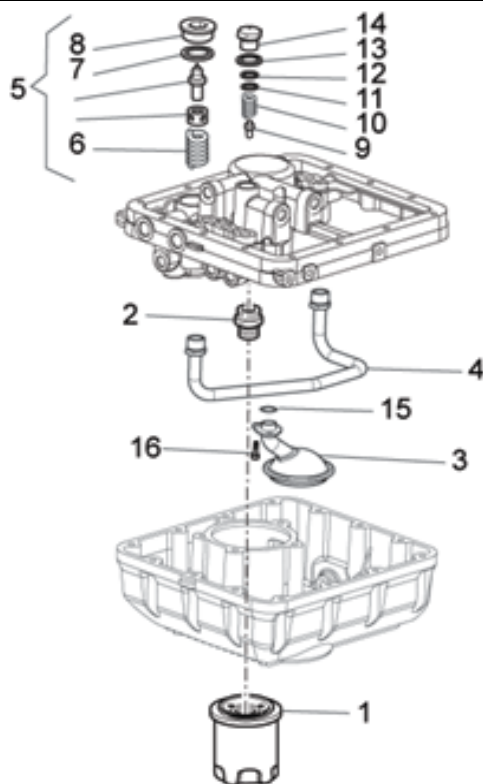

Breva V 1100 IE 2005-2006

Cat. GU077

Rel. n° 01

Oil filters

Tab. n° **45**

Ref.	Description	Year	I.M.	Country	Version	Code	Qty
1	Oil filter	-	-	-	-	30153000	1
2	Union	-	-	-	-	30003800	1
3	Oil filter	-	-	-	-	05152230	1
4	Pipe	-	-	-	-	05005730	1
5	Thermostatic valve compl.	-	-	-	-	01163500	1
6	Spring	-	-	-	-	20164010	1
7	Copper gasket	-	-	-	-	01163700	1
8	Plug	-	-	-	-	01163600	1
9	Piston	-	-	-	-	30150900	1
10	Spring	-	-	-	-	94321077	1
11	Washer 6,15x11x0,8	-	-	-	-	95008206	2
12	Washer	-	-	-	-	30158900	1
13	Washer 18,25x24x1	-	-	-	-	18144350	1
14	Plug	-	-	-	-	31159050	1
15	O-ring 15,08x2,62viton	-	-	-	-	90706151	1
16	Hex socket screw M6x16	-	-	-	-	98682316	2