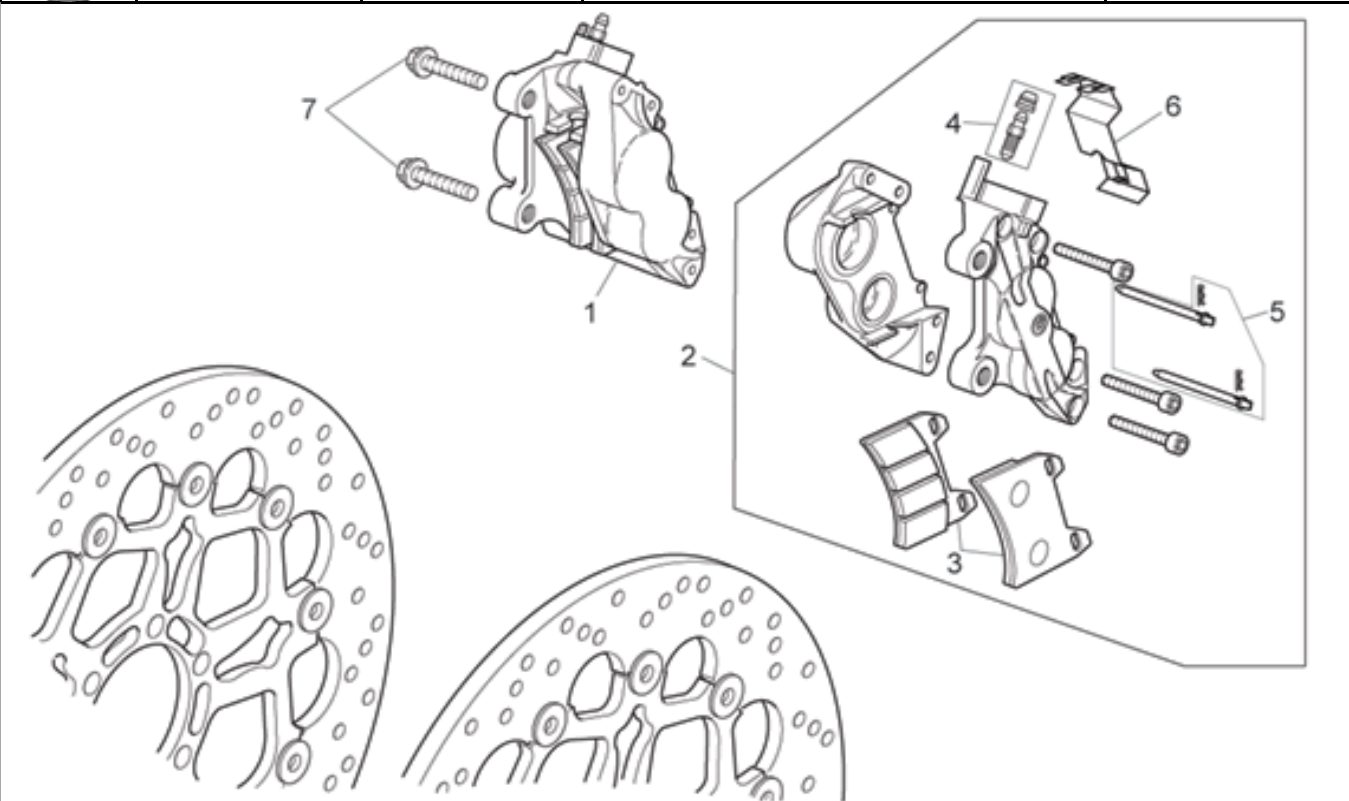

Breva V 1100 IE 2005-2006

Cat. GU077

Rel. n° 01

Front brake caliper

Tab. n° 30

Ref.	Description	Year	I.M.	Country	Version	Code	Qty
1	RH Front brake caliper, gold	-	-	-	-	05652330	1
2	LH Front brake caliper, gold	-	-	-	-	05652230	1
3	Pads pair	-	-	-	-	01654630	2
4	Air bleed valve	-	-	-	-	05659230	2
5	Pins+Caliper springs	-	-	-	-	01659130	2
6	Spring	-	-	-	-	01659131	2
7	Hex socket screw M10x1,25	-	-	-	-	AP8152385	4